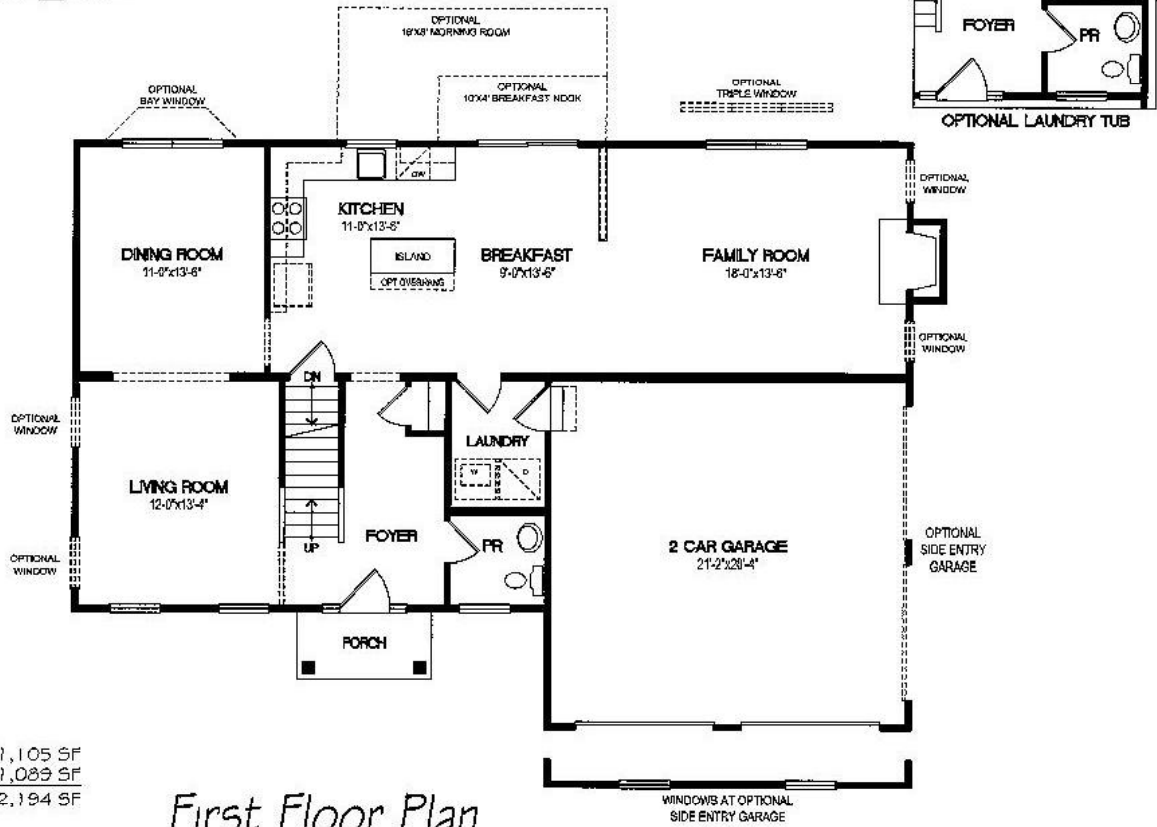

The Brighton at
Hidden Valley
Meadows

1st Floor	1,105 SF
2nd Floor	1,089 SF
Total	2,194 SF

First Floor Plan

50'-0" X 35'-0"

Second Floor Plan