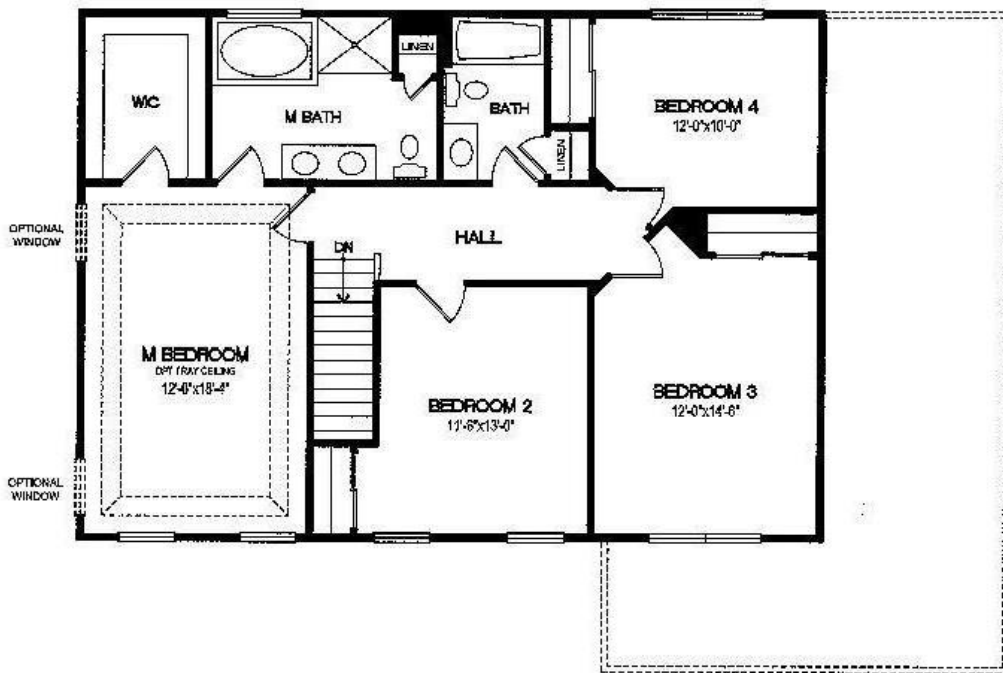

The Brighton at
Hidden Valley
Meadows

1st Floor	1,105 SF
2nd Floor	1,089 SF
Total	2,194 SF

First Floor Plan

50'-0" X 35'-0"

Second Floor Plan