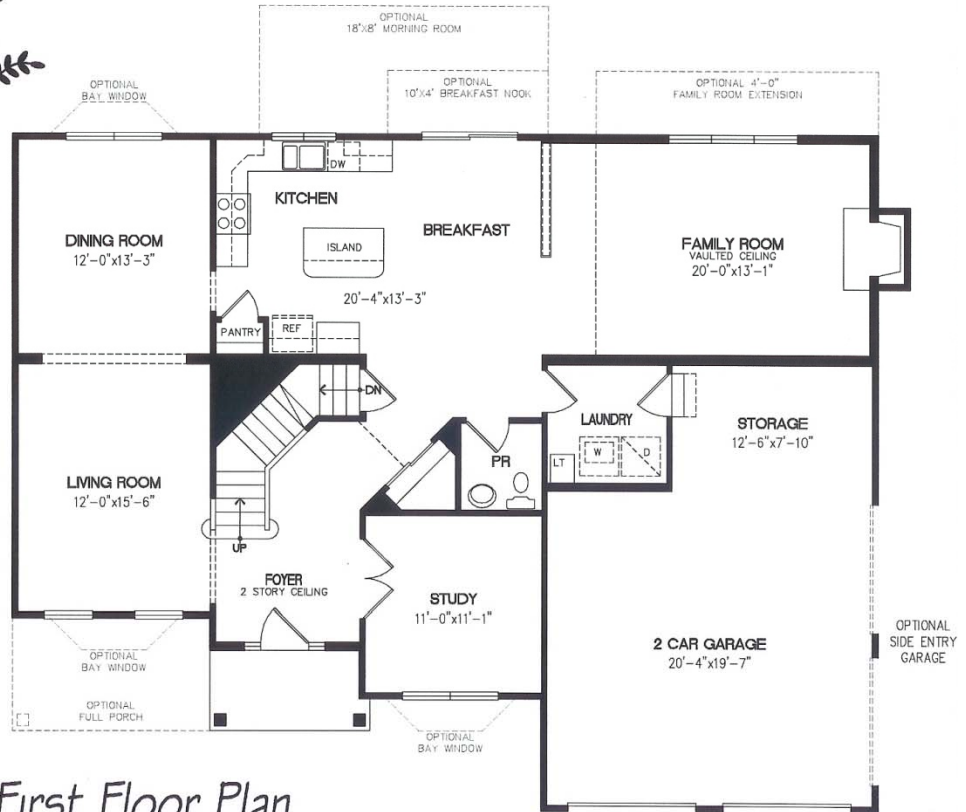

*The Ascot at  
Hidden Valley  
Meadows*

1st Floor 1,431 SF  
2nd Floor 1,397 SF  
Total 2,828 SF

*First Floor Plan*

*Second Floor Plan*