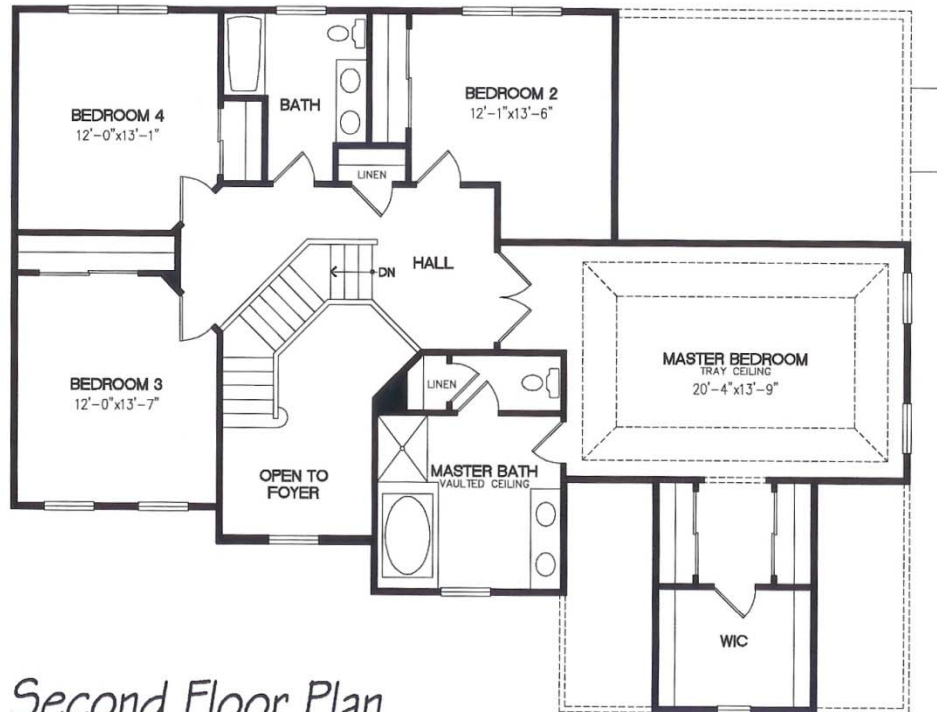

*The Ascot at  
Hidden Valley  
Meadows*

1st Floor 1,431 SF  
2nd Floor 1,397 SF  
Total 2,828 SF

*First Floor Plan*

*Second Floor Plan*